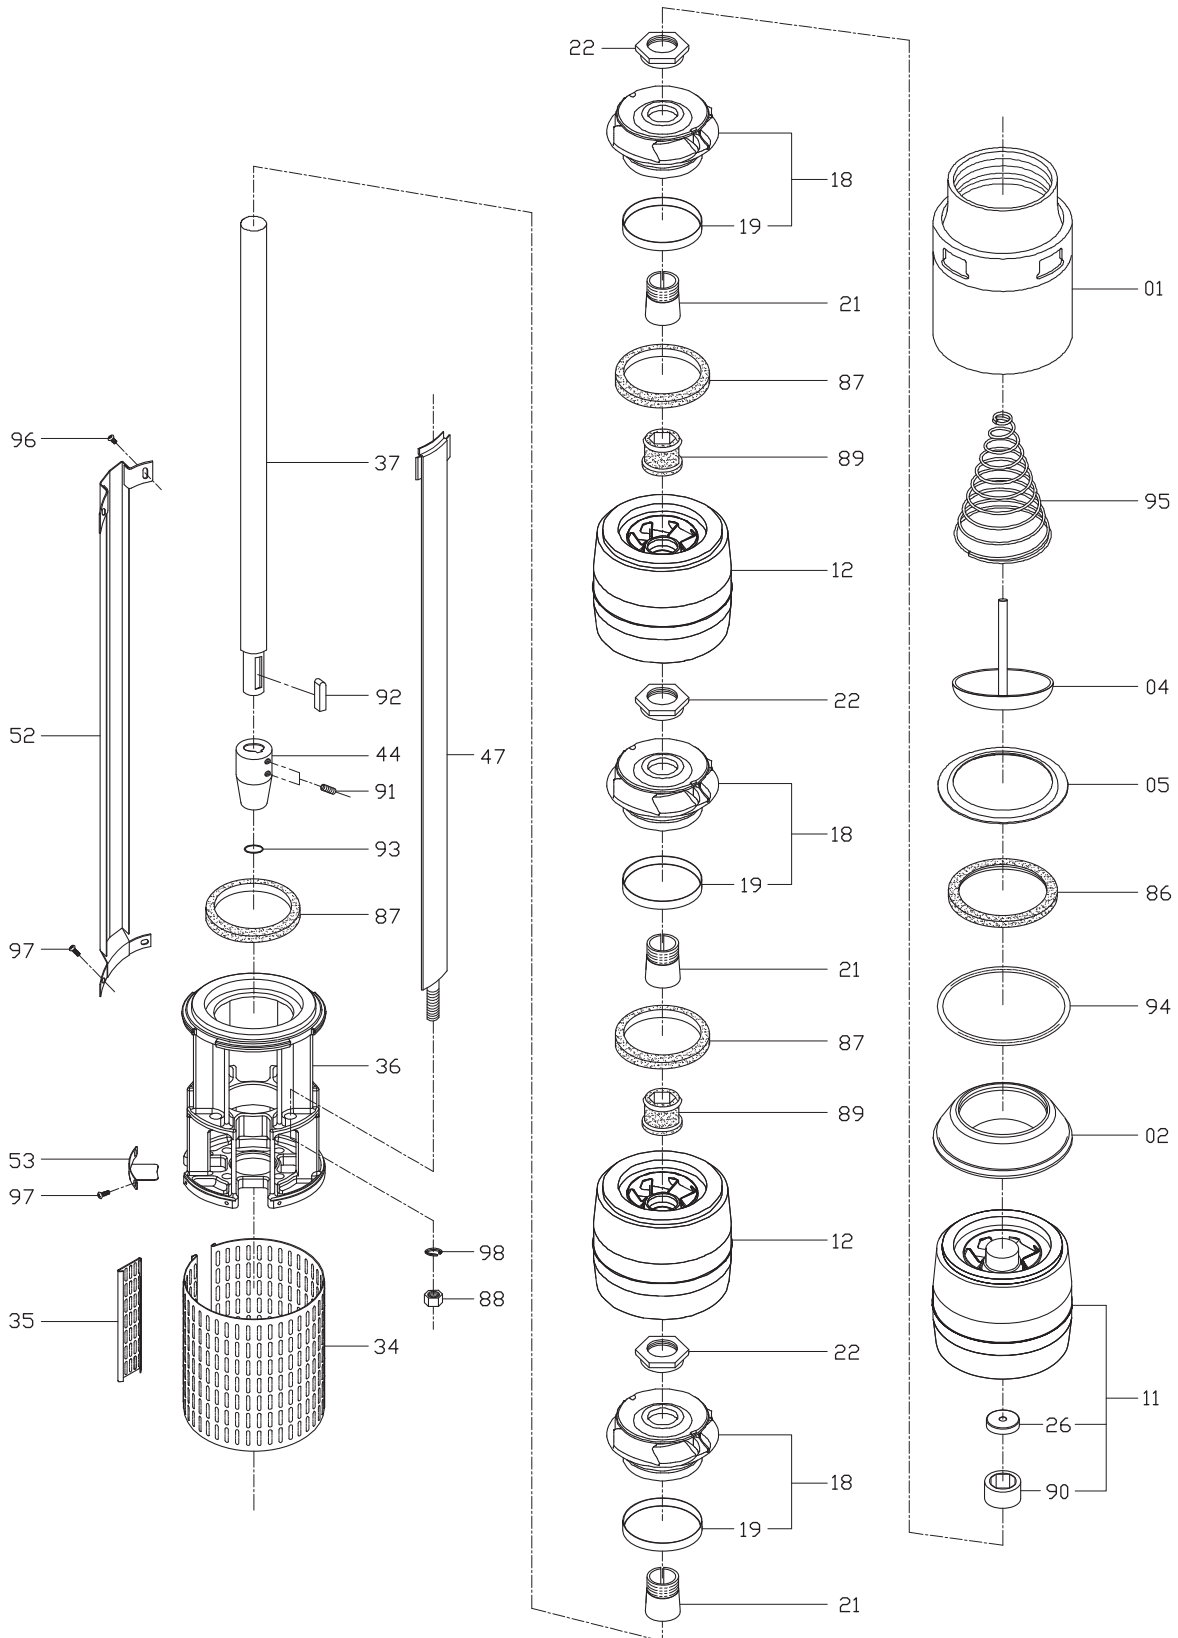

SUBMERSIBLE AND TURBINE PUMPS

SC220

SUBMERSIBLE AND TURBINE PUMPS

SC220

ILLUS. NO.	NO. PER UNIT	SC220 PART NO.	SCN220 PART NO.	DESCRIPTION
01	1	SC22001RP	SCN22001RP	6" Discharge (RP)
01	1	SC22001NPT	SCN22001NPT	6" Discharge (NPT)
02	1	SC22002	SCN22002	Lower Valve Seat Retainer
04	1	SC22004	SCN22004	Valve Cup
05	1	SC22005	SCN22005	Upper Valve Seat Retainer
11	1	SC22011	SCN22011	Upper Diffuser
+26	1	SC22026	SC22026	Spacing Washer For Stop Ring
+90	1	SC22090	SCN22090	Upper Bearing
12	As Req'd.	SC22012	SCN22012	Diffuser
18	As Req'd.	SC22018	SCN22018	Impeller
18	As Req'd.	SC22018A	SCN22018A	Impeller (A)
+19	As Req'd.	SC22019	SCN22019	Ring Of Impeller
21	As Req'd.	SC22021	SCN22021	Split Cone
22	As Req'd.	SC22022	SCN22022	Split Cone Nut
34	1	SC2203401	SCN2203401	Strainer-One Lead (8" & 10" Motors)
34	1	SC2203402	SCN2203402	Strainer-Two Leads (8" & 10" Motors)
34	1	SC22034B	SCN22034B	Strainer (6" Motors)
34	1	SC22034C	SCN22034C	Strainer (6" Motors)
35	1	SC22035	SCN22035	Lock For Strainer
36	1	SC2203606	SCN2203606	Suction Interconnector (6" Motors)
36	1	SC2203608	SCN2203608	Suction Interconnector (8" Motors)
36	1	SC2203610W	SCN2203610W	Suction Interconnector (10" Wilo Motors)
36	1	SC2203610F	SCN2203610F	Suction Interconnector (10" Franklin Motors)
36	1	SC2203610TI	SCN2203610TI	Suction Interconnector (10" Turkish & Indian Motors)
37	1	SEE SHAFT SELECTION CHART		Shaft
44	1	SC1254406	SCN1254406	Coupling (6" motors)
44	1	SC2204408	SCN2204408	Coupling (8" motors)
44	1	SC2204410	SCN2204410	Coupling (10" motors)
47	4	SEE STRAP SELECTION CHART		Strap
52	1	SEE CABLE GUARD SELECTION CHART		Cable Guard
53		SC2205306	SCN2205306	(6" motors)
53		SC2205308	SCN2205308	(6" motors)
86	1	SC22086	SCN22086	Valve Seat
87	As Req'd.	SC22087	SCN22087	Neck Ring
88		SC8088	SCN8088	Nut (M16)
89		SC22089	SCN22089	Bearing
91		SC12591	SCN12591	Screw (M8x8L for 10"x6", 10"x8" Coupling)
91		SC12591	SCN12591	Screw (M8x10L for 10" Coupling)
92	1	SC12592	SCN12592	Key (8x8x36L for 10"x6" Coupling)
92	1	SC22092	SCN22092	Key (10" Coupling)
92	1	SC22092A	SCN22092A	Key (10"x8" Coupling)
93		SC22093	SCN22093	O-ring (25x2.5 for 10"x6" Coupling)
93		SC8093	SCN8093	O-ring (AS-222 for 8" Coupling)
94		SC8094	SCN8094	O-ring (189.7x3.5)
95		SC22095	SCN22095	Spring
96		SC8096	SCN8096	Screw (M5*6L for 10"x8" Cable guard)
96		SC8096	SCN8096	Screw (M5*6L for 10" Cable guard)
97		SC8097	SCN8097	Screw (M5*10L for 10"x8" Cable guard)
97		SC8097	SCN8097	Screw (M5*10L for 10" Cable guard)
98		SC8098	SCN8098	Spring Washer (M16)