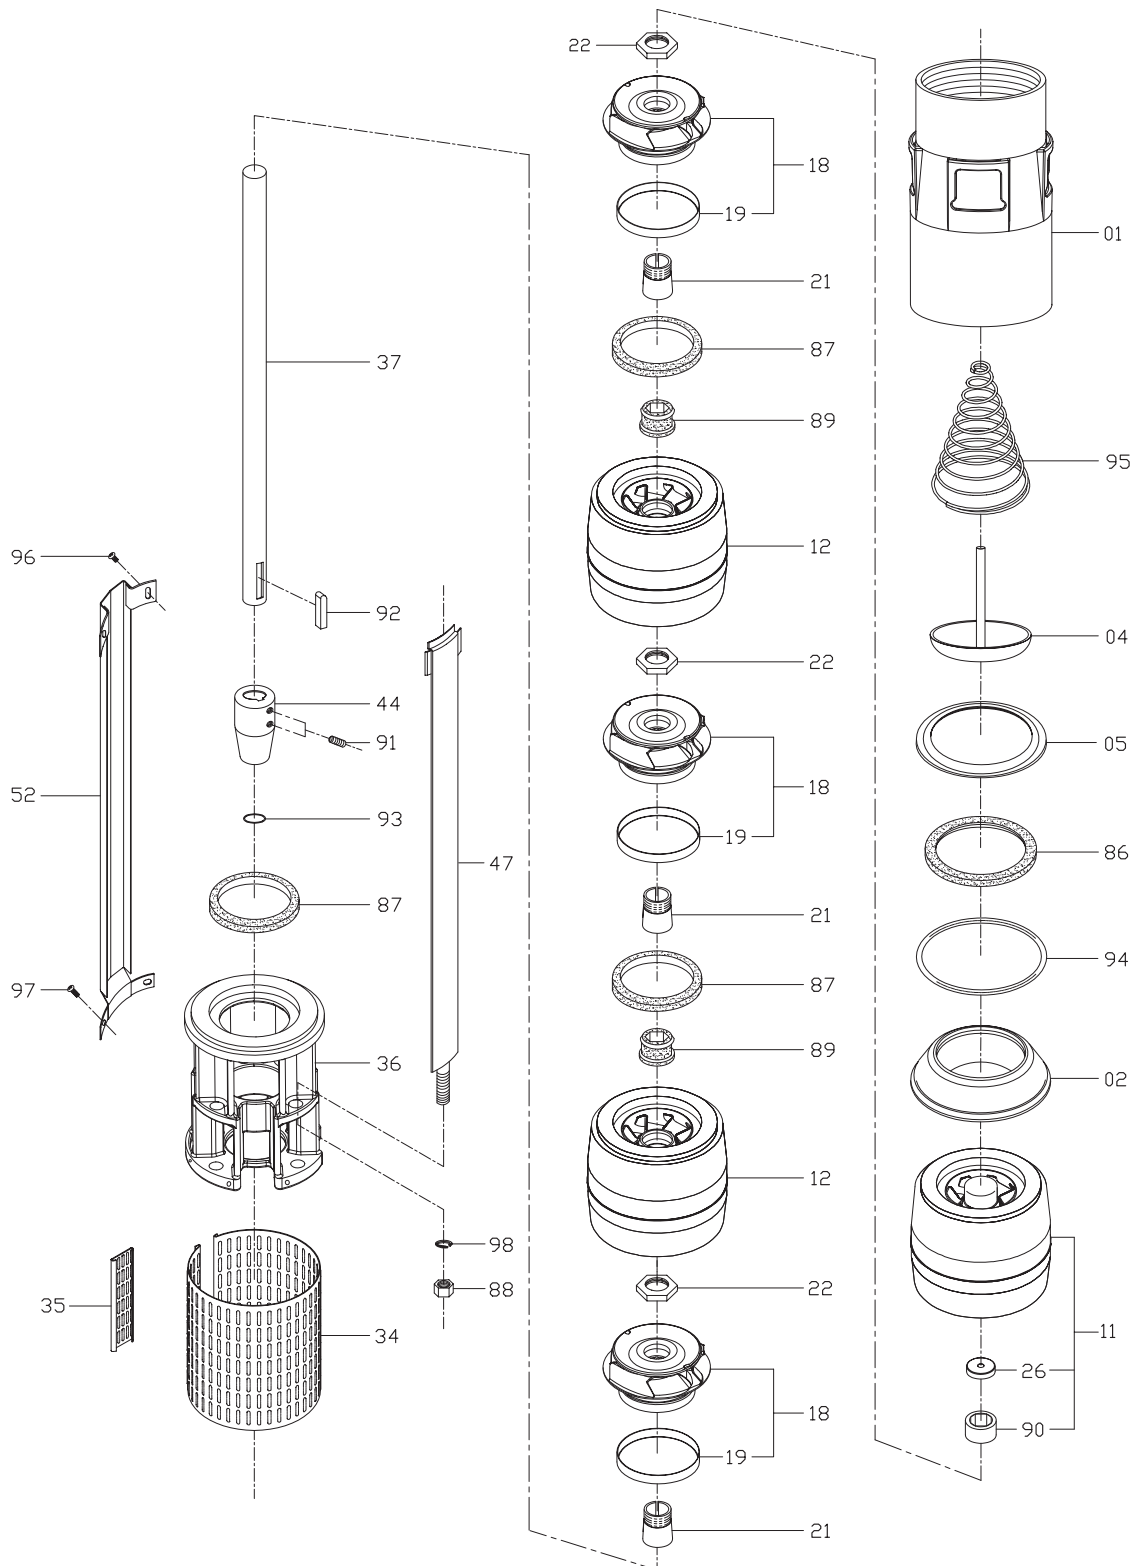

SUBMERSIBLE AND TURBINE PUMPS

SC125

**SUBMERSIBLE AND TURBINE PUMPS****SC125**

ILLUS. NO.	NO. PER UNIT	SC125 PART NO.	SCN125 PART NO.	DESCRIPTION
01	1	SC12501RP	SCN12501RP	Discharge-RP
01	1	SC12501NPT	SCN12501NPT	Discharge-NPT
01	1	SC12501FL	SCN12501FL	Discharge-Flange
01	1	SC1250110RP	SCN1250110RP	Discharge-RP For 10" motor
01	1	SC1250110NPT	SCN1250110NPT	Discharge-NPT For 10" motor
01	1	SC1250110FL	SCN1250110FL	Discharge-Flange For 10" motor
02	1	SC12502	SCN12502	Lower Valve Seat Retainer
04	1	SC12504	SCN12504	Valve Cup
05	1	SC12505	SCN12505	Upper Valve Seat Retainer
11	1	SC12511	SCN12511	Upper Diffuser
26	1	SC12526	SC12526	Spacing Washer For Stop Ring
90	1	SC12590	SCN12590	Upper Bearing
12	As Req'd.	SC12512	SCN12512	Diffuser
18	As Req'd.	SC12518	SCN12518	Impeller
18	As Req'd.	SC12518	SCN12518	Impeller - A
19	As Req'd.	SC12519	SCN12519	Ring Of Impeller
21	As Req'd.	SC12521	SCN12521	Split Cone
22	As Req'd.	SC12522	SCN12522	Split Cone Nut
34	1	SC12534	SCN12534	Strainer - one lead
34	1	SC12534	SCN12534	Strainer - two leads
35	1	SC8035	SCN8035	Lock For Strainer
36	1	SC1253606	SCN1253606	Suction Interconnector - 6" Motor
36	1	SC1253608	SCN1253608	Suction Interconnector - 8" Motor
37	1	SEE SHAFT SELECTION CHART		Shaft
44	1	SC1254406	SCN1254406	Coupling - 6" Motor
44	1	SC804408	SCN804408	Coupling - 8" Motor
44	1	SC1254410	SCN1254410	Coupling - 10" Motor
47	4	SEE STRAP SELECTION CHART		Strap
52	1	SEE CABLE GUARD SELECTION CHART		Cable Guard
60	1	SC12560	SCN12560	10" Motor Adaptor (Franklin Motor)
86	1	SC12586	SCN12586	Valve Seat
87	As Req'd.	SC12587	SCN12587	Neck Ring
88		SC8088	SC8088	Nut (M16)
89		SC12589	SCN12589	Bearing
91		SC1259106	SCN1259106	Screw (M8x8L for 6" Coupling)
91		SC1259108	SCN1259108	Screw (M8x16L for 8" Coupling)
91		SC1259110	SCN1259110	Screw (M8x10L for 10" Coupling)
92	1	SC1259206	SCN1259206	Key (8x8x36L for 6" coupling)
92	1	SC1259208	SCN1259208	Key (8x8x57L for 8" coupling)
92	1	SC1259210	SCN1259210	Key (9.5x9.5x50L for 10" coupling)
93		SC1259306	SCN1259306	O-ring (For 6" Coupling)
93		SC1259308	SCN1259308	O-ring (For 8" Coupling)
94		SC12594	SCN12594	O-ring
95		SC12595	SCN12595	Spring
96		SC8096	SC8096	Screw (M5*6L)
97		SC8097	SC8097	Screw (M5*10L)
98		SC8098	SC8098	Spring Washer (M16)