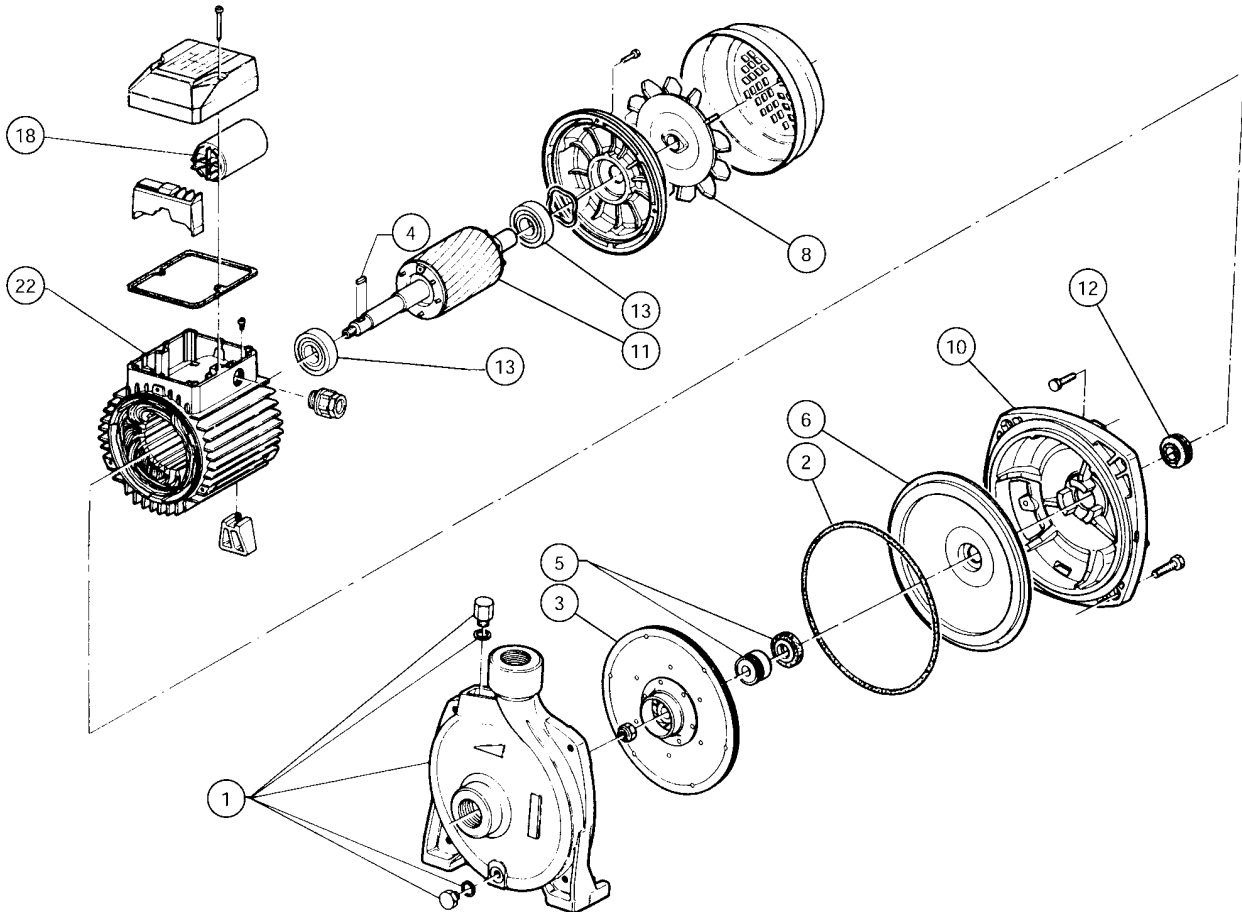

# SPN090SP TRANSFER PUMP

Illus No.	Part No.	Description
1	P851CRCP158	Pump Body
2	P115010	Gasket for Pump Body
3	P862GRCP158	Impeller
4	P114800	Shaft Key
5	P115504	Mechanical Seal
6	P854INJSW2	SS Seal Plate for Pump Body
8	P14VN07	Motor Fan
10	PSC071LN	Motor Bracket
16	2182800	25ft Girt

# SPN100SP TRANSFER PUMP

Illus No.	Part No.	Description
1	P853CR2CP25	Pump Body - Suction End
2	P115057	Flat Gasket for Pump Body
3	P119020C	Air Relief Valve
4	P863GR2C16D	Impeller Front
5	P853IN2CP25	Impeller Divider
6	P863GR2C16S	Impeller Rear
7	P114804	Shaft Key
8	P114619	Circlip for Impeller
9	P115502	Mechanical Seal
11	P14VN08	Motor Fan

# SPN120SP TRANSFER PUMP

Illus No.	Part No.	Description
1	P851CRCP170	Pump Body
2	P115068	Pump Body Gasket
3	P862GRCP170	Impeller
4	P114806	Shaft Key
5	P115502	Mechanical Seal
6	P859INCP25	SS Seal Plate for Pump Body
8	P14VN08	Motor Fan
10	PSC08LN	Motor Bracket

Illus No.	Part No.	Description
11	P14VN08	Motor Fan
13	P853LN2CP25	Pump Body - Delivery End
15	P115102	Splash Washer
16	P113003	Ball Bearing