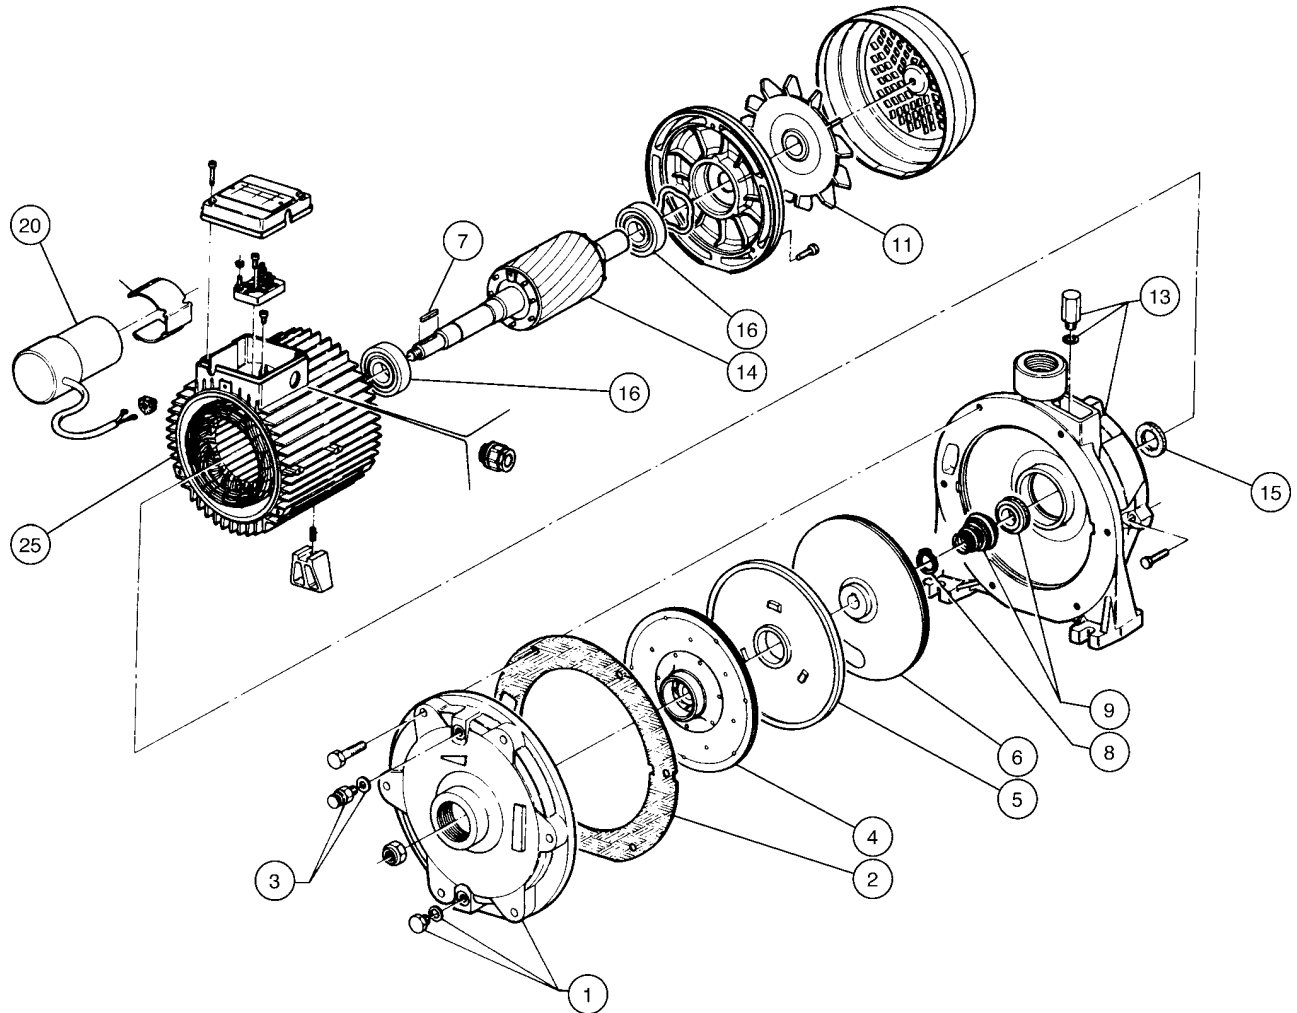

# SPN090SP TRANSFER PUMP

Illus No.	Part No.	Description
1	P851CRCP158	Pump Body
2	P115010	Gasket for Pump Body
3	P862GRCP158	Impeller
4	P114800	Shaft Key
5	P115504	Mechanical Seal
6	P854INJSW2	SS Seal Plate for Pump Body
8	P14VN07	Motor Fan
10	PSC071LN	Motor Bracket
16	2182800	25ft Girt

# SPN100SP TRANSFER PUMP

Illus No.	Part No.	Description
1	P853CR2CP25	Pump Body - Suction End
2	P115057	Flat Gasket for Pump Body
3	P119020C	Air Relief Valve
4	P863GR2C16D	Impeller Front
5	P853IN2CP25	Impeller Divider
6	P863GR2C16S	Impeller Rear
7	P114804	Shaft Key
8	P114619	Circlip for Impeller
9	P115502	Mechanical Seal
11	P14VN08	Motor Fan

# SPN120SP TRANSFER PUMP

Illus No.	Part No.	Description
1	P851CRCP170	Pump Body
2	P115068	Pump Body Gasket
3	P862GRCP170	Impeller
4	P114806	Shaft Key
5	P115502	Mechanical Seal
6	P859INCP25	SS Seal Plate for Pump Body
8	P14VN08	Motor Fan
10	PSC08LN	Motor Bracket

# SPN160SP TRANSFER PUMP

Illus No.	Part No.	Description
1	P853CR2CP25	Pump Body - Suction End
2	P115057	Flat Gasket for Pump Body
3	P119020C	Air Relief Valve
4	P863GR2C24D	Impeller Front
5	P853IN2CP25	Impeller Divider
6	P863GR2C24S	Impeller Rear
7	P114804	Shaft Key
8	P114619	Circlip for Impeller
9	P115502	Mechanical Seal
11	P14VN08	Motor Fan