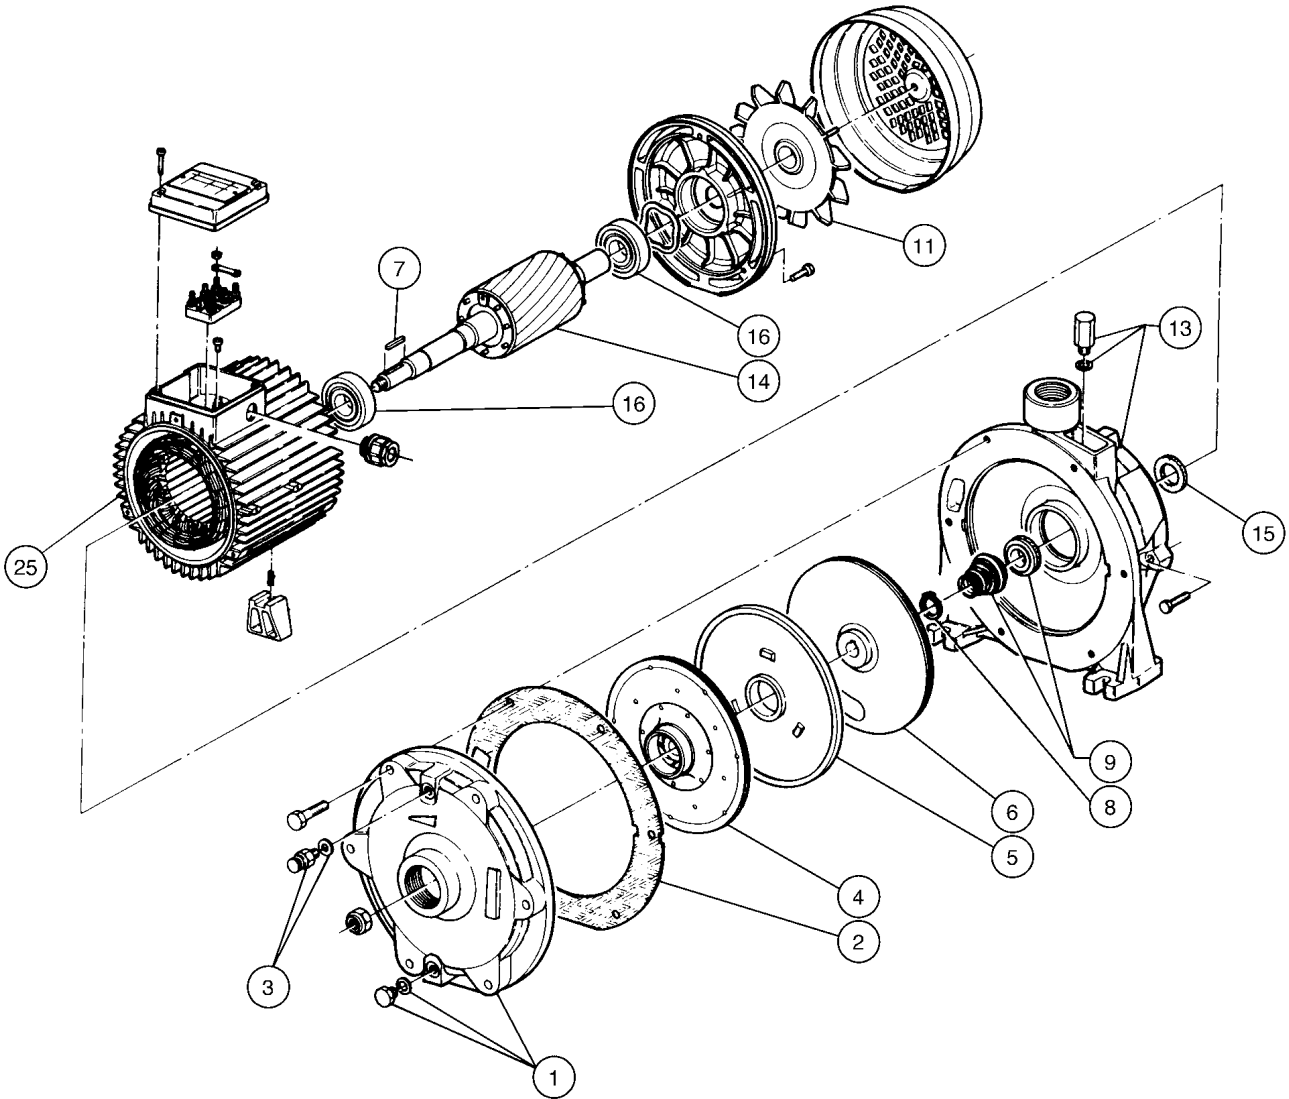

# SPN160SP TRANSFER PUMP

Illus No.	Part No.	Description
1	P853CR2CP25	Pump Body - Suction End
2	P115057	Flat Gasket for Pump Body
3	P119020C	Air Relief Valve
4	P863GR2C24D	Impeller Front
5	P853IN2CP25	Impeller Divider
6	P863GR2C24S	Impeller Rear
7	P114804	Shaft Key
8	P114619	Circlip for Impeller
9	P115502	Mechanical Seal
11	P14VN08	Motor Fan

# SPN180SP TRANSFER PUMP

Illus No.	Part No.	Description
1	P853CR2CP26	Pump Body - Suction End
2	P115057	Flat Gasket for Pump Body
3	P119020C	Air Relief Valve
4	P863GR2C25D	Impeller Front
5	P853IN2CP25	Impeller Divider
6	P863GR2C25S	Impeller Rear
7	P114804	Shaft Key
8	P114619	Circlip for Impeller
9	P115502	Mechanical Seal