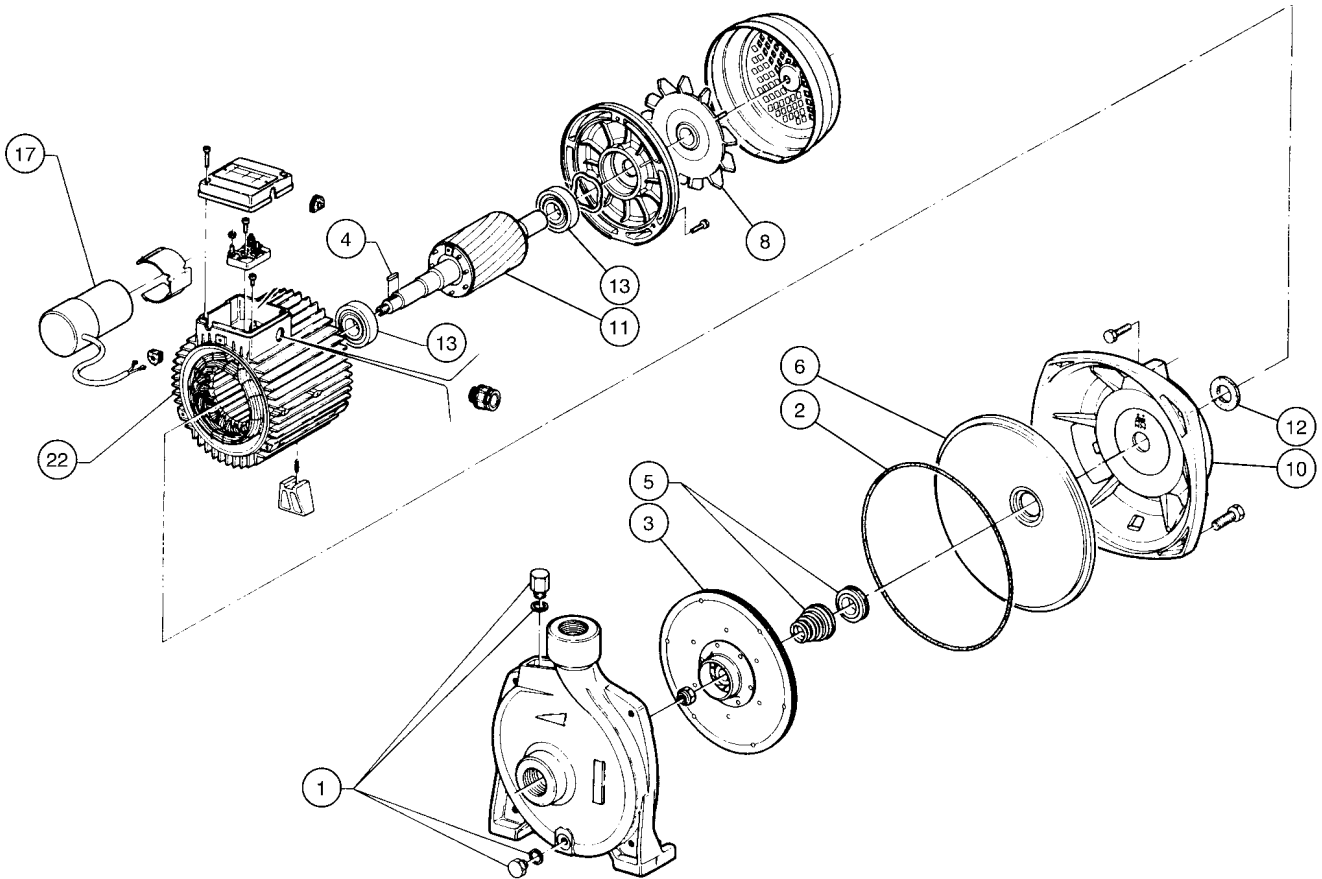

# SPN090SP TRANSFER PUMP

Illus No.	Part No.	Description
1	P851CRCP158	Pump Body
2	P115010	Gasket for Pump Body
3	P862GRCP158	Impeller
4	P114800	Shaft Key
5	P115504	Mechanical Seal
6	P854INJSW2	SS Seal Plate for Pump Body
8	P14VN07	Motor Fan
10	PSC071LN	Motor Bracket
16	2182800	25ft Girt

# SPN100SP TRANSFER PUMP

Illus No.	Part No.	Description
1	P853CR2CP25	Pump Body - Suction End
2	P115057	Flat Gasket for Pump Body
3	P119020C	Air Relief Valve
4	P863GR2C16D	Impeller Front
5	P853IN2CP25	Impeller Divider
6	P863GR2C16S	Impeller Rear
7	P114804	Shaft Key
8	P114619	Circlip for Impeller
9	P115502	Mechanical Seal
11	P14VN08	Motor Fan

Illus No.	Part No.	Description
13	P853LN2CP16	Pump Body - Delivery End
15	P115102	Splash Washer
16	P113003	Ball Bearing
20	P111031	Capacitor

**PRESSURE UNITS & TRANSFER PUMPS**

# SPN120SP TRANSFER PUMP

Illus No.	Part No.	Description
1	P851CRCP170	Pump Body
2	P115068	Pump Body Gasket
3	P862GRCP170	Impeller
4	P114806	Shaft Key
5	P115502	Mechanical Seal
6	P859INCP25	SS Seal Plate for Pump Body
8	P14VN08	Motor Fan
10	PSC08LN	Motor Bracket