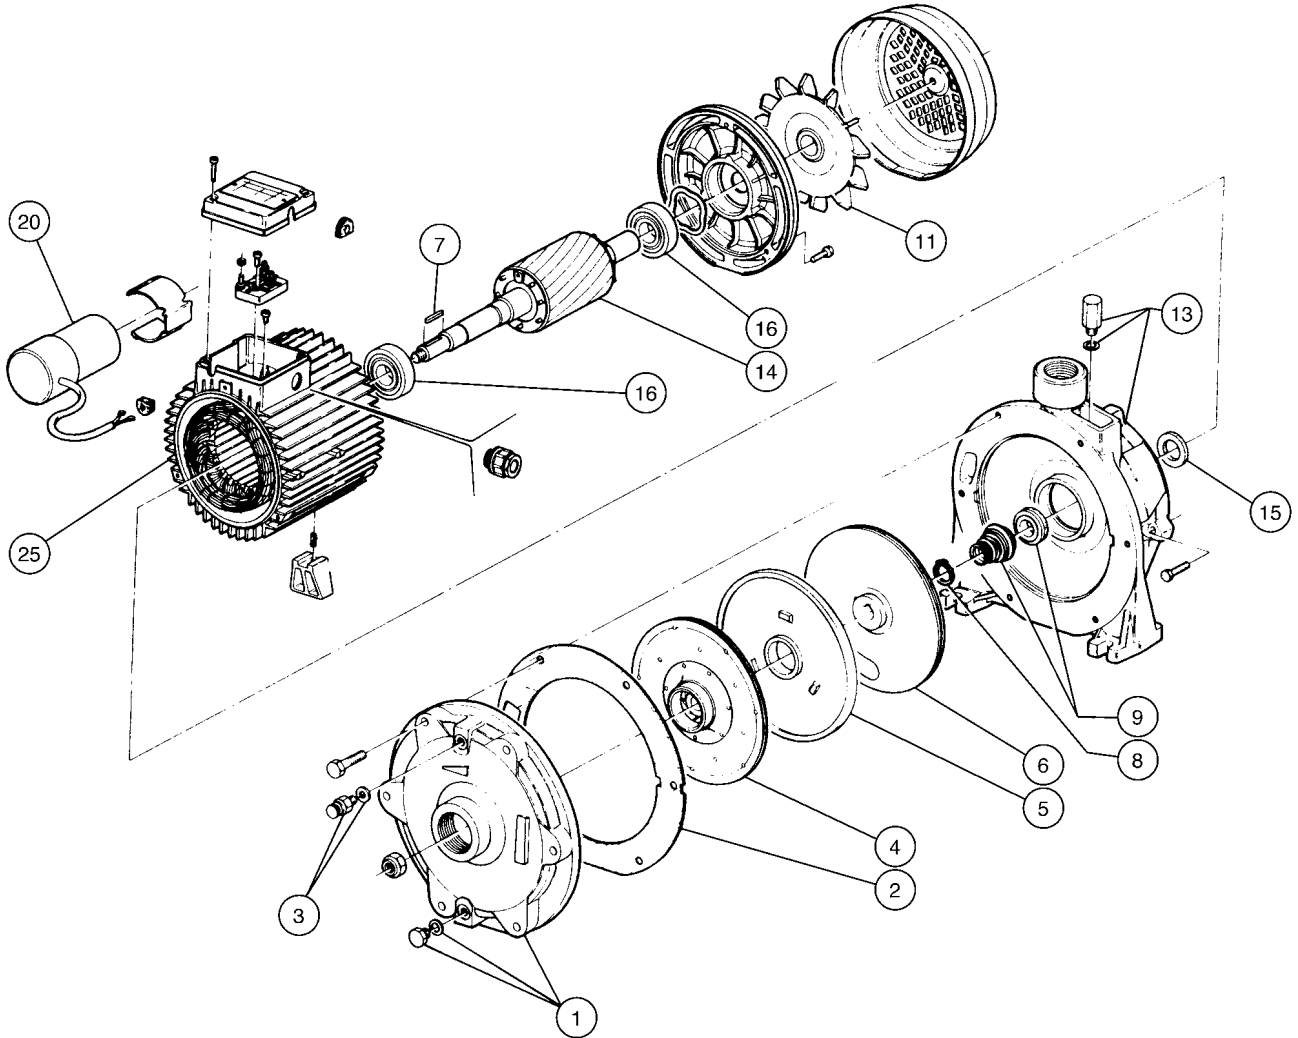

# SPN090SP TRANSFER PUMP

Illus No.	Part No.	Description
1	P851CRCP158	Pump Body
2	P115010	Gasket for Pump Body
3	P862GRCP158	Impeller
4	P114800	Shaft Key
5	P115504	Mechanical Seal
6	P854INJSW2	SS Seal Plate for Pump Body
8	P14VN07	Motor Fan
10	PSC071LN	Motor Bracket
16	2182800	25ft Girt

# SPN100SP TRANSFER PUMP

Illus No.	Part No.	Description
1	P853CR2CP25	Pump Body - Suction End
2	P115057	Flat Gasket for Pump Body
3	P119020C	Air Relief Valve
4	P863GR2C16D	Impeller Front
5	P853IN2CP25	Impeller Divider
6	P863GR2C16S	Impeller Rear
7	P114804	Shaft Key
8	P114619	Circlip for Impeller
9	P115502	Mechanical Seal
11	P14VN08	Motor Fan

# SPN120SP TRANSFER PUMP

Illus No.	Part No.	Description
1	P851CRCP170	Pump Body
2	P115068	Pump Body Gasket
3	P862GRCP170	Impeller
4	P114806	Shaft Key
5	P115502	Mechanical Seal
6	P859INCP25	SS Seal Plate for Pump Body
8	P14VN08	Motor Fan
10	PSC08LN	Motor Bracket

# SPN160SP TRANSFER PUMP

Illus No.	Part No.	Description
1	P853CR2CP25	Pump Body - Suction End
2	P115057	Flat Gasket for Pump Body
3	P119020C	Air Relief Valve
4	P863GR2C24D	Impeller Front
5	P853IN2CP25	Impeller Divider
6	P863GR2C24S	Impeller Rear
7	P114804	Shaft Key
8	P114619	Circlip for Impeller
9	P115502	Mechanical Seal
11	P14VN08	Motor Fan