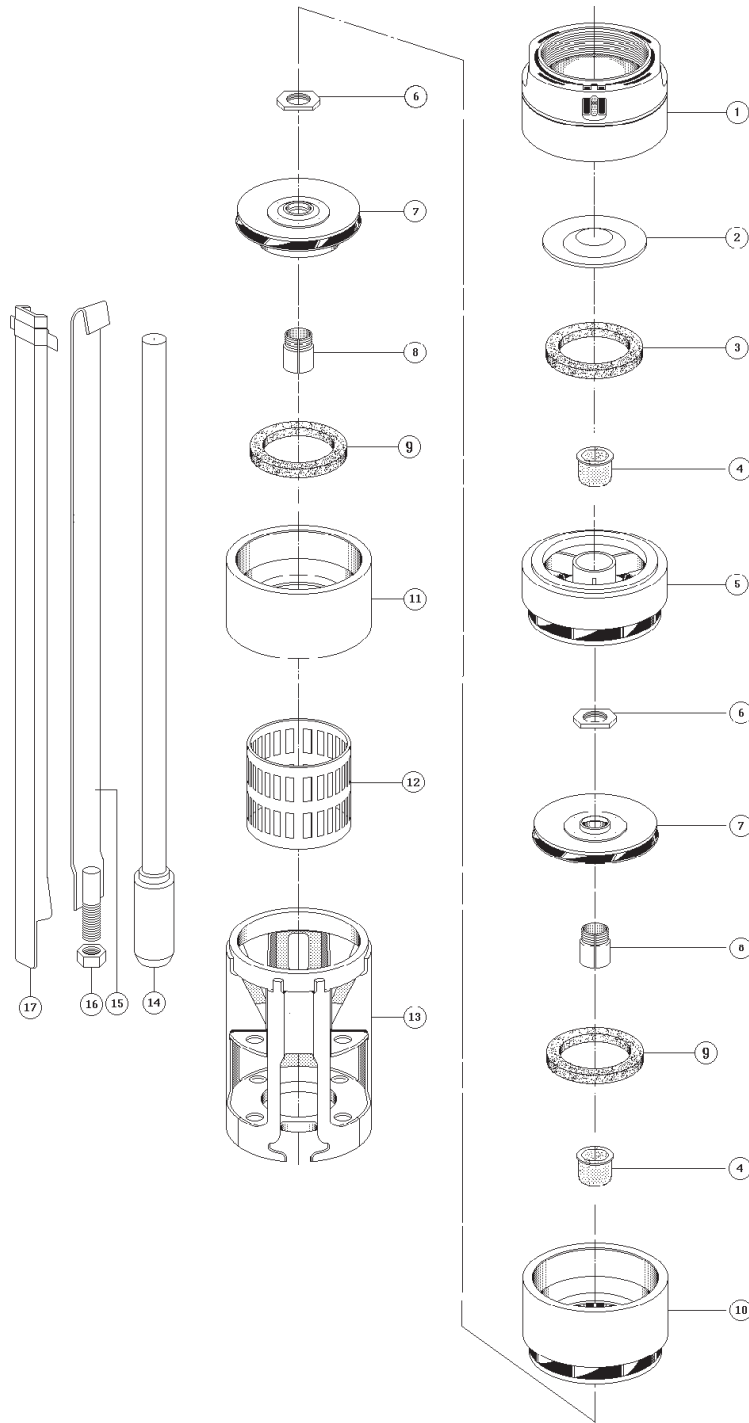

SUBMERSIBLE AND TURBINE PUMPS

SC8

SC8 SERVICE KIT 1

Code SC8-K1

ILLUS NO.	DESCRIPTION	QTY
3	Valve Seat	1
4	Bearing	1

SC8 SERVICE KIT 2

Code SC8-K2

ILLUS NO.	DESCRIPTION	QTY
4	Bearing	5
6	Split Cone Nut	5
7	Impeller	5
8	Split Cone	5
9	Neck Ring	5