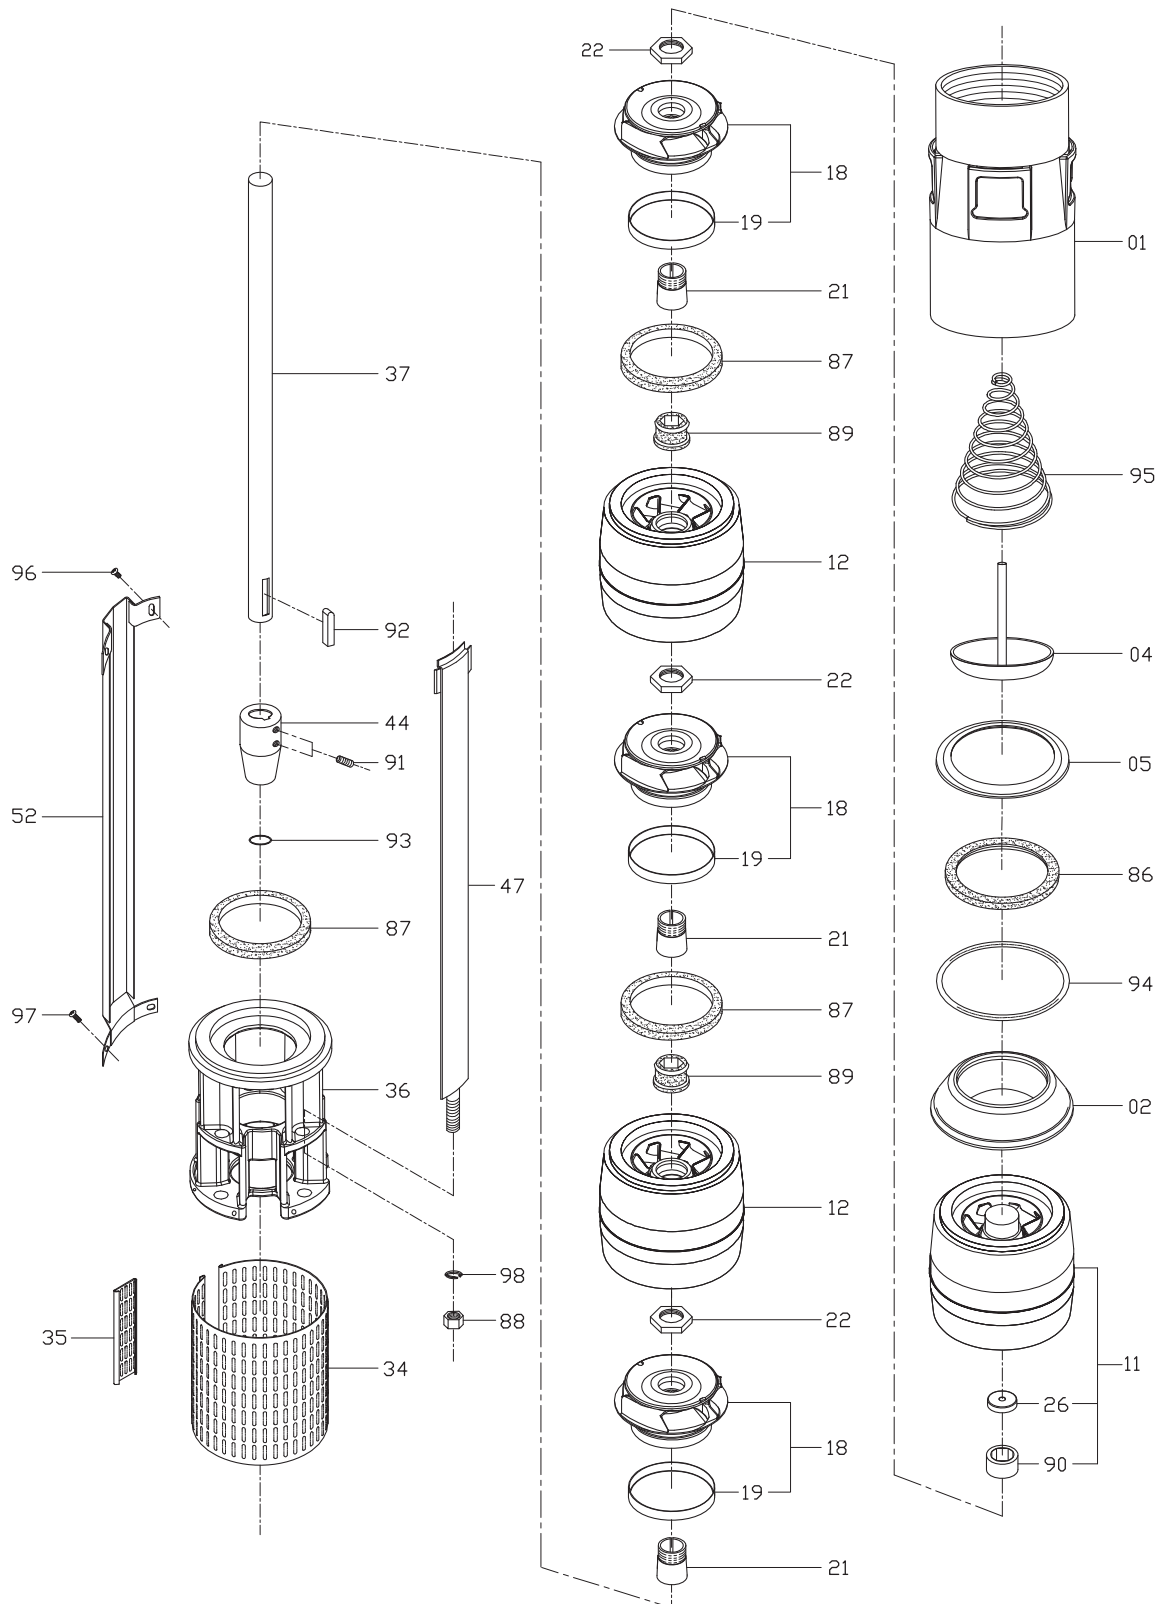

SUBMERSIBLE AND TURBINE PUMPS

SC160

**SUBMERSIBLE AND TURBINE PUMPS****SC160**

ILLUS. NO.	NO. PER UNIT	SC160 PART NO.	SCN160 PART NO.	DESCRIPTION
01	1	SC12501RP	SCN12501RP	Discharge-RP
01	1	SC12501NPT	SCN12501NPT	Discharge-NPT
01	1	SC12501FL	SCN12501FL	Discharge-Flange
01	1	SC1250110RP	SCN1250110RP	Discharge-RP For 10" motor
01	1	SC1250110NPT	SCN1250110NPT	Discharge-NPT For 10" motor
01	1	SC1250110FL	SCN1250110FL	Discharge-Flange For 10" motor
02	1	SC12502	SCN12502	Lower Valve Seat Retainer
04	1	SC12504	SCN12504	Valve Cup
05	1	SC12505	SCN12505	Upper Valve Seat Retainer
11	1	SC16011	SCN16011	Upper Diffuser
26	1	SC12526	SC12526	Spacing Washer For Stop Ring
90	1	SC12590	SCN12590	Upper Bearing
12	As Req'd.	SC16012	SCN16012	Diffuser
18	As Req'd.	SC16018	SCN16018	Impeller
18	As Req'd.	SC16018	SCN16018	Impeller - A
19	As Req'd.	SC16019	SCN16019	Ring Of Impeller
21	As Req'd.	SC12521	SCN12521	Split Cone
22	As Req'd.	SC12522	SCN12522	Split Cone Nut
34	1	SC12534	SCN12534	Strainer - one lead
34	1	SC12534	SCN12534	Strainer - two leads
35	1	SC8035	SCN8035	Lock For Strainer
36	1	SC1603606	SCN1603606	Suction Interconnector - 6" Motor
36	1	SC1603608	SCN1603608	Suction Interconnector - 8" Motor
37	1	SEE SHAFT SELECTION CHART		Shaft
44	1	SC1254406	SCN1254406	Coupling - 6" Motor
44	1	SC804408	SCN804408	Coupling - 8" Motor
44	1	SC1254410	SCN1254410	Coupling - 10" Motor
47	4	SEE STRAP SELECTION CHART		Strap
52	1	SEE CABLE GUARD SELECTION CHART		Cable Guard
60	1	SC12560	SCN12560	10" Motor Adaptor (Franklin Motor)
86	1	SC12586	SCN12586	Valve Seat
87	As Req'd.	SC16087	SCN16087	Neck Ring
88		SC8088	SC8088	Nut (M16)
89		SC12589	SCN12589	Bearing
91		SC1609106	SCN1609106	Screw (M8x8L for 6" Coupling)
91		SC1609108	SCN1609108	Screw (M8x16L for 8" Coupling)
91		SC1609110	SCN1609110	Screw (M8x10L for 10" Coupling)
92	1	SC1259206	SCN1259206	Key (8x8x36L for 6" coupling)
92	1	SC1259208	SCN1259208	Key (8x8x57L for 8" coupling)
92	1	SC1259210	SCN1259210	Key (9.5x9.5x50L for 10" coupling)
93		SC1609306	SCN1609306	O-ring (For 6" Coupling)
93		SC1609308	SCN1609308	O-ring (For 8" Coupling)
94		SC12594	SCN12594	O-ring
95		SC12595	SCN12595	Spring
96		SC8096	SC8096	Screw (M5*6L)
97		SC8097	SC8097	Screw (M5*10L)
98		SC8098	SC8098	Spring Washer (M16)