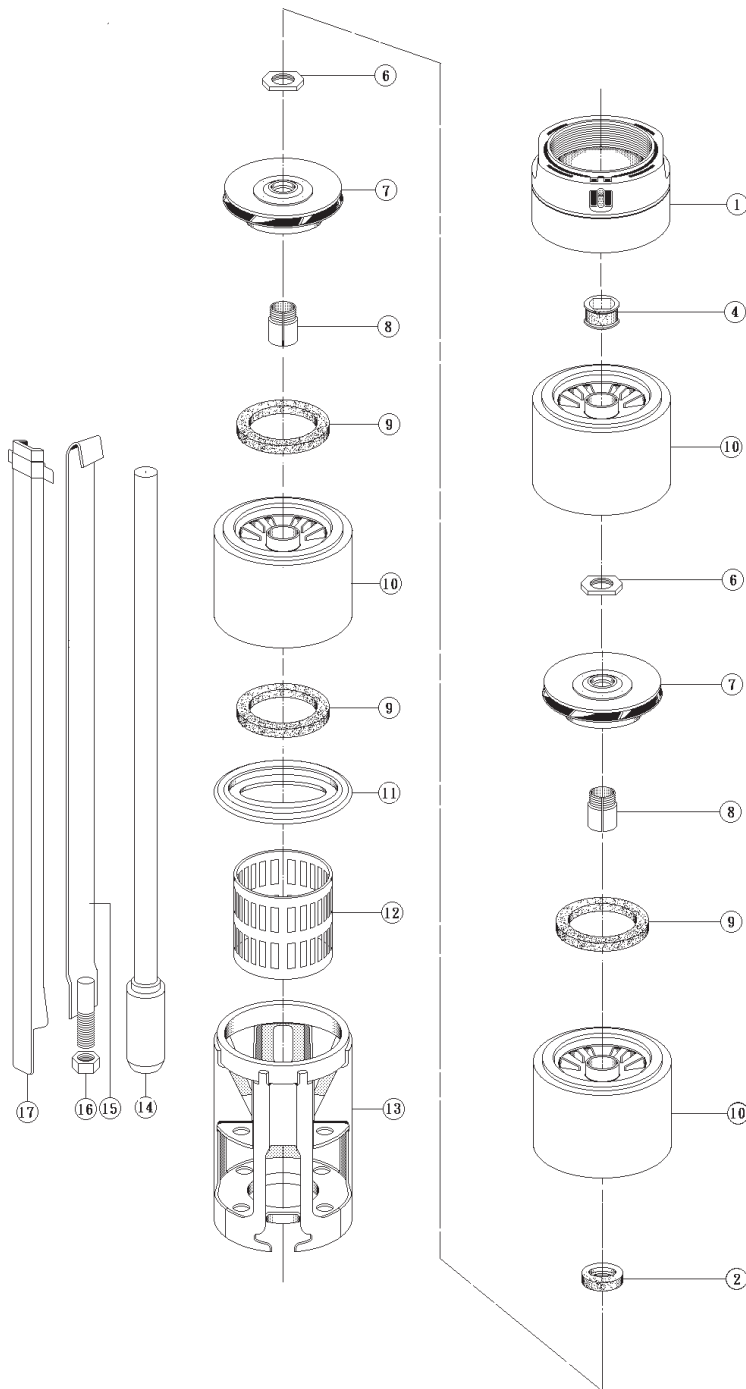

SUBMERSIBLE AND TURBINE PUMPS

SC12

SC12 SERVICE KIT 1
Code SC12-K1

ILLUS NO.	DESCRIPTION	QTY
1	Discharge	1
2	Stop Ring	1

SC12 SERVICE KIT 2
Code SC12-K2

ILLUS NO.	DESCRIPTION	QTY
4	Bearing	5
6	Split Cone Nut	5
7	Impeller	5
8	Split Cone	5
9	Neck Ring	5