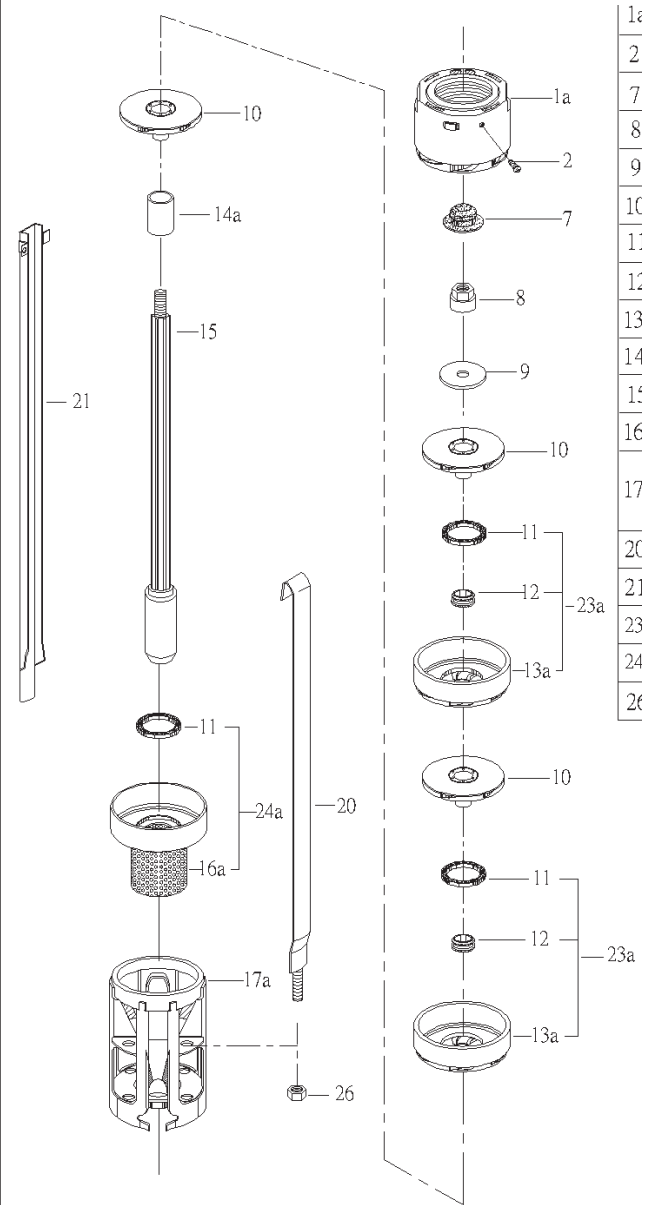

SUBMERSIBLE AND TURBINE PUMPS

SC1/2/3/5

5-30 STAGES

31-42 STAGES

SUBMERSIBLE AND TURBINE PUMPS

SC1/2/3/5

**SC1/SC2/SC3/SC5 SERVICE KIT 1
(Pumps up to 30 stages)**

Code SC1-K1A

ILLUS NO.	DESCRIPTION	QTY
5	Valve Seat	1
7	Stop Ring	1
8	Lock Nut	1
9	Stop Ring Washer	1
11	Neck Ring	1
14	Spacer 11.5mm (SC1)	1
14	Spacer 12mm (SC2/SC5)	1
14	Spacer 12.5mm (SC3)	1

**SC1/SC2/SC3/SC5 SERVICE KIT 1
(Pumps 31 stages and above)**

Code SC1-K1B

ILLUS NO.	DESCRIPTION	QTY
5	Valve Seat	1
7	Stop Ring	1
8	Lock Nut	1
9	Stop Ring Washer	1
11	Neck Ring	1
14	Spacer 11.5mm (SC1)	1
14	Spacer 12mm (SC2/SC5)	1
14	Spacer 12.5mm (SC3)	1

SC1 SERVICE KIT 2

ILLUS NO.	DESCRIPTION	QTY
10	Impeller	5
11	Neck Ring	5
12	Bearing	5

SC5 SERVICE KIT 2

Code SC5-K2

ILLUS NO.	DESCRIPTION	QTY
10	Impeller	5
11	Neck Ring	5
12	Bearing	5