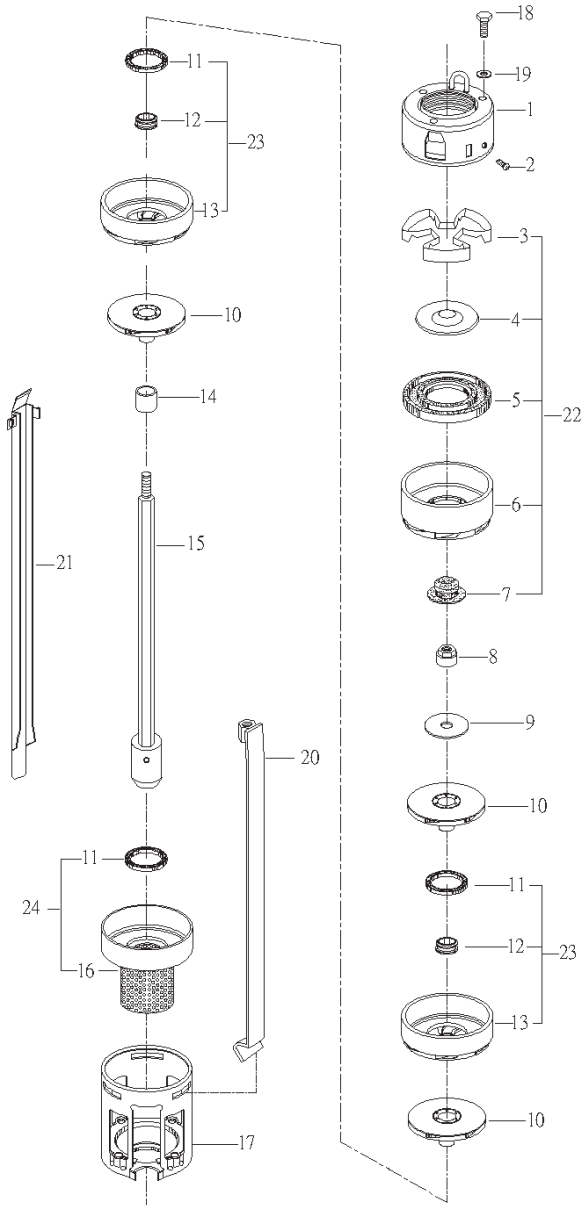

SUBMERSIBLE AND TURBINE PUMPS

SC1/2/3/5

5-30 STAGES

31-42 STAGES

SUBMERSIBLE AND TURBINE PUMPS

SC1/2/3/5

**SC1/SC2/SC3/SC5 SERVICE KIT 1
(Pumps up to 30 stages)**

Code SC1-K1A

ILLUS NO.	DESCRIPTION	QTY
5	Valve Seat	1
7	Stop Ring	1
8	Lock Nut	1
9	Stop Ring Washer	1
11	Neck Ring	1
14	Spacer 11.5mm (SC1)	1
14	Spacer 12mm (SC2/SC5)	1
14	Spacer 12.5mm (SC3)	1

**SC1/SC2/SC3/SC5 SERVICE KIT 1
(Pumps 31 stages and above)**

Code SC1-K1B

ILLUS NO.	DESCRIPTION	QTY
5	Valve Seat	1
7	Stop Ring	1
8	Lock Nut	1
9	Stop Ring Washer	1
11	Neck Ring	1
14	Spacer 11.5mm (SC1)	1
14	Spacer 12mm (SC2/SC5)	1
14	Spacer 12.5mm (SC3)	1

SC1 SERVICE KIT 2

ILLUS NO.	DESCRIPTION	QTY
10	Impeller	5
11	Neck Ring	5
12	Bearing	5

SC5 SERVICE KIT 2

Code SC5-K2

ILLUS NO.	DESCRIPTION	QTY
10	Impeller	5
11	Neck Ring	5
12	Bearing	5