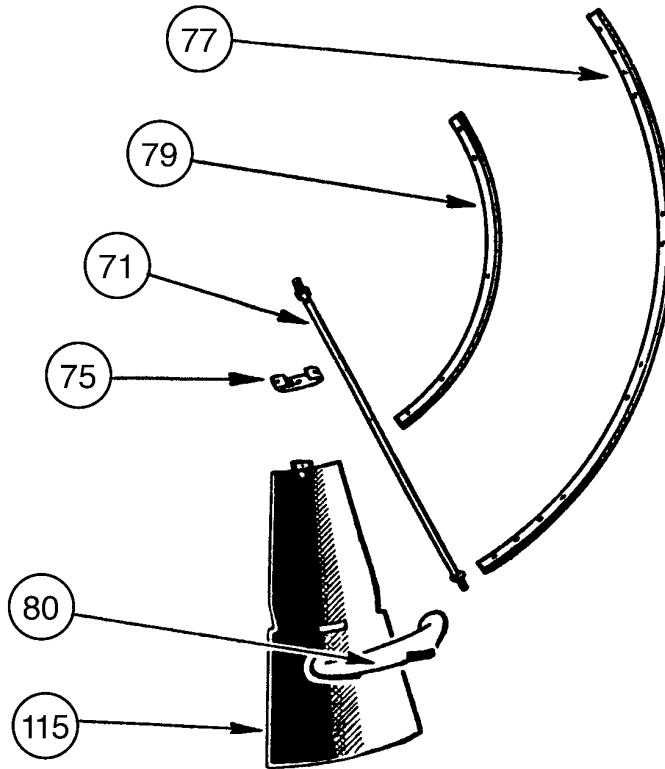

WINDMILLS

IZ GEARED WINDMILLS

WINDMILLS

IZ GEARED WINDMILLS

WINDMILLS

IZA 6ft GEARED WINDMILLS

Illus No.	No. Per Unit	Part No.	Description
1	1	IZA001J	Gearbox
3	2	IZA003*	Gearwheel
5	2	IZA005M*	Pinion Assembly
6	1	IZA006	Oil Scraper
7	1	IZA007J	Gearwheel Shaft Assembly
8	1	IZA008B	Wheel Hub
9	2	ZA009	Connecting Rod
11	2	ZA011J	Connecting Rod Retaining Plug Assembly
13	1	IZA013	Main Bearing
14	1	IZA014	Pinion Bearing
15	1	IZA015B	Gearwheel Bearing
16	1	ZA016K	Crosshead Assembly
17	1	ZA017B	Crosshead Roller
19	1	IZA019B	Vane Toggle Casting
20	1	ZA020B	Reefing Collar
22	1	ZA022	Helmet Wing Nut
23	1	IZA023	Main Bearing Locking Screw
25	1	ZA025	Turntable Pivot Tube Circlip
51	1	IZA051L	Main Shaft
54	1	ZA054J	Pump Rod Pin Assembly
55	1	ZA055	Brass Stud for Helmet
56	1	ZA056J	Crosshead Pin Assembly
58	1	ZA058J	Guide Bars Assembly
59	1	IZA059	Oil Collector Peg
63	2	ZA063	Guide Bars Fixing Pin
65	2	ZA065C	Crosshead Oil Ring
66	3	ZA066	Turntable Washers
68	4	ZA068	Rivet for Reefing Rocker
69	2	ZA069	Rivet for Reefing Collar
70	1	IZA070	Main Shaft Oiling Spring
71	12	IZA071J	Wheel Arm with Nuts and Washers
74	2	ZA074	Hook for Reefing Rocker
75	6	IZA075J	Inner Ring Bracket Assembly
77	6	ZA077	Outer Ring
79	6	ZA079	Inner Ring
80	18	IZA080	Outer Fan Bracket
	1	IZA081	Reefing Rocker Assembly - 3 Post (Not illus.)
84	1	IZA084	Vane Hinge Pin Washer
87	1	IZA087J	Vane Hinge Pin Assembly
88	1	IZA088J	Toggle Pin Assembly
89	1	IZA089	Vane Stay
91	2	ZA091C	Reefing Rocker Bracket - 3 Post
92	1	ZA092	Gearwheel Bearing Clamp
95	1	IZA095	Stub Tower - 3 Post
97	1	ZA097B	Stub Tower Girt - 3 Post
98	1	IZA098K	Toggle Rod
99	1	ZA099C	Reefing Rocker - 3 Post
100	2	ZA100C	Link to Reefing Collar - 3 Post
101	1	ZA101	Reefing Handle Clip
102	1	IZA102	Reefing Handle