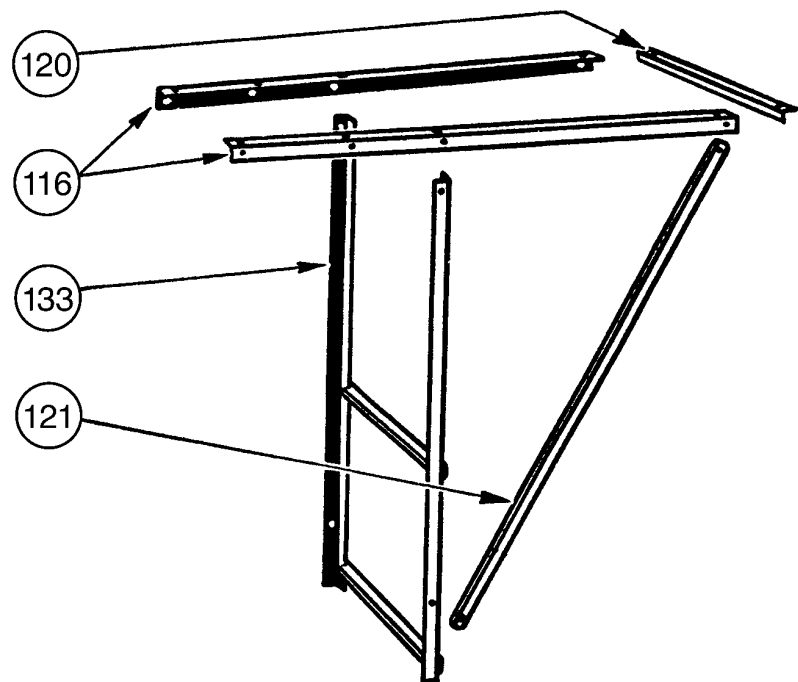

WINDMILLS

IZ GEARED WINDMILLS

WINDMILLS

IZ GEARED WINDMILLS

WINDMILLS

IZA 6ft GEARED WINDMILLS

Illus No.	No. Per Unit	Part No.	Description
1	1	IZA001J	Gearbox
3	2	IZA003*	Gearwheel
5	2	IZA005M*	Pinion Assembly
6	1	IZA006	Oil Scraper
7	1	IZA007J	Gearwheel Shaft Assembly
8	1	IZA008B	Wheel Hub
9	2	ZA009	Connecting Rod
11	2	ZA011J	Connecting Rod Retaining Plug Assembly
13	1	IZA013	Main Bearing
14	1	IZA014	Pinion Bearing
15	1	IZA015B	Gearwheel Bearing
16	1	ZA016K	Crosshead Assembly
17	1	ZA017B	Crosshead Roller
19	1	IZA019B	Vane Toggle Casting
20	1	ZA020B	Reefing Collar
22	1	ZA022	Helmet Wing Nut
23	1	IZA023	Main Bearing Locking Screw
25	1	ZA025	Turntable Pivot Tube Circlip
51	1	IZA051L	Main Shaft
54	1	ZA054J	Pump Rod Pin Assembly
55	1	ZA055	Brass Stud for Helmet
56	1	ZA056J	Crosshead Pin Assembly
58	1	ZA058J	Guide Bars Assembly
59	1	IZA059	Oil Collector Peg
63	2	ZA063	Guide Bars Fixing Pin
65	2	ZA065C	Crosshead Oil Ring
66	3	ZA066	Turntable Washers
68	4	ZA068	Rivet for Reefing Rocker
69	2	ZA069	Rivet for Reefing Collar
70	1	IZA070	Main Shaft Oiling Spring
71	12	IZA071J	Wheel Arm with Nuts and Washers
74	2	ZA074	Hook for Reefing Rocker
75	6	IZA075J	Inner Ring Bracket Assembly
77	6	ZA077	Outer Ring
79	6	ZA079	Inner Ring
80	18	IZA080	Outer Fan Bracket
	1	IZA081	Reefing Rocker Assembly - 3 Post (Not illus.)
84	1	IZA084	Vane Hinge Pin Washer
87	1	IZA087J	Vane Hinge Pin Assembly
88	1	IZA088J	Toggle Pin Assembly
89	1	IZA089	Vane Stay
91	2	ZA091C	Reefing Rocker Bracket - 3 Post
92	1	ZA092	Gearwheel Bearing Clamp
95	1	IZA095	Stub Tower - 3 Post
97	1	ZA097B	Stub Tower Girt - 3 Post
98	1	IZA098K	Toggle Rod
99	1	ZA099C	Reefing Rocker - 3 Post
100	2	ZA100C	Link to Reefing Collar - 3 Post
101	1	ZA101	Reefing Handle Clip
102	1	IZA102	Reefing Handle