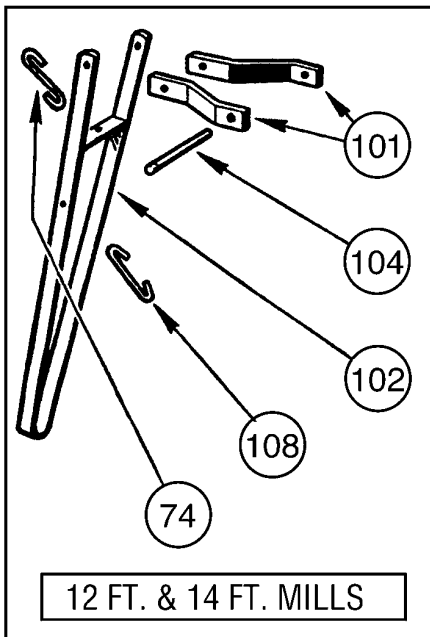

WINDMILLS

IZ GEARED WINDMILLS

WINDMILLS

IZ GEARED WINDMILLS

WINDMILLS

IZA 6ft GEARED WINDMILLS

Illus No.	No. Per Unit	Part No.	Description
1	1	IZA001J	Gearbox
3	2	IZA003*	Gearwheel
5	2	IZA005M*	Pinion Assembly
6	1	IZA006	Oil Scraper
7	1	IZA007J	Gearwheel Shaft Assembly
8	1	IZA008B	Wheel Hub
9	2	ZA009	Connecting Rod
11	2	ZA011J	Connecting Rod Retaining Plug Assembly
13	1	IZA013	Main Bearing
14	1	IZA014	Pinion Bearing
15	1	IZA015B	Gearwheel Bearing
16	1	ZA016K	Crosshead Assembly
17	1	ZA017B	Crosshead Roller
19	1	IZA019B	Vane Toggle Casting
20	1	ZA020B	Reefing Collar
22	1	ZA022	Helmet Wing Nut
23	1	IZA023	Main Bearing Locking Screw
25	1	ZA025	Turntable Pivot Tube Circlip
51	1	IZA051L	Main Shaft
54	1	ZA054J	Pump Rod Pin Assembly
55	1	ZA055	Brass Stud for Helmet
56	1	ZA056J	Crosshead Pin Assembly
58	1	ZA058J	Guide Bars Assembly
59	1	IZA059	Oil Collector Peg
63	2	ZA063	Guide Bars Fixing Pin
65	2	ZA065C	Crosshead Oil Ring
66	3	ZA066	Turntable Washers
68	4	ZA068	Rivet for Reefing Rocker
69	2	ZA069	Rivet for Reefing Collar
70	1	IZA070	Main Shaft Oiling Spring
71	12	IZA071J	Wheel Arm with Nuts and Washers
74	2	ZA074	Hook for Reefing Rocker
75	6	IZA075J	Inner Ring Bracket Assembly
77	6	ZA077	Outer Ring
79	6	ZA079	Inner Ring
80	18	IZA080	Outer Fan Bracket
	1	IZA081	Reefing Rocker Assembly - 3 Post (Not illus.)
84	1	IZA084	Vane Hinge Pin Washer
87	1	IZA087J	Vane Hinge Pin Assembly
88	1	IZA088J	Toggle Pin Assembly
89	1	IZA089	Vane Stay
91	2	ZA091C	Reefing Rocker Bracket - 3 Post
92	1	ZA092	Gearwheel Bearing Clamp
95	1	IZA095	Stub Tower - 3 Post
97	1	ZA097B	Stub Tower Girt - 3 Post
98	1	IZA098K	Toggle Rod
99	1	ZA099C	Reefing Rocker - 3 Post
100	2	ZA100C	Link to Reefing Collar - 3 Post
101	1	ZA101	Reefing Handle Clip
102	1	IZA102	Reefing Handle