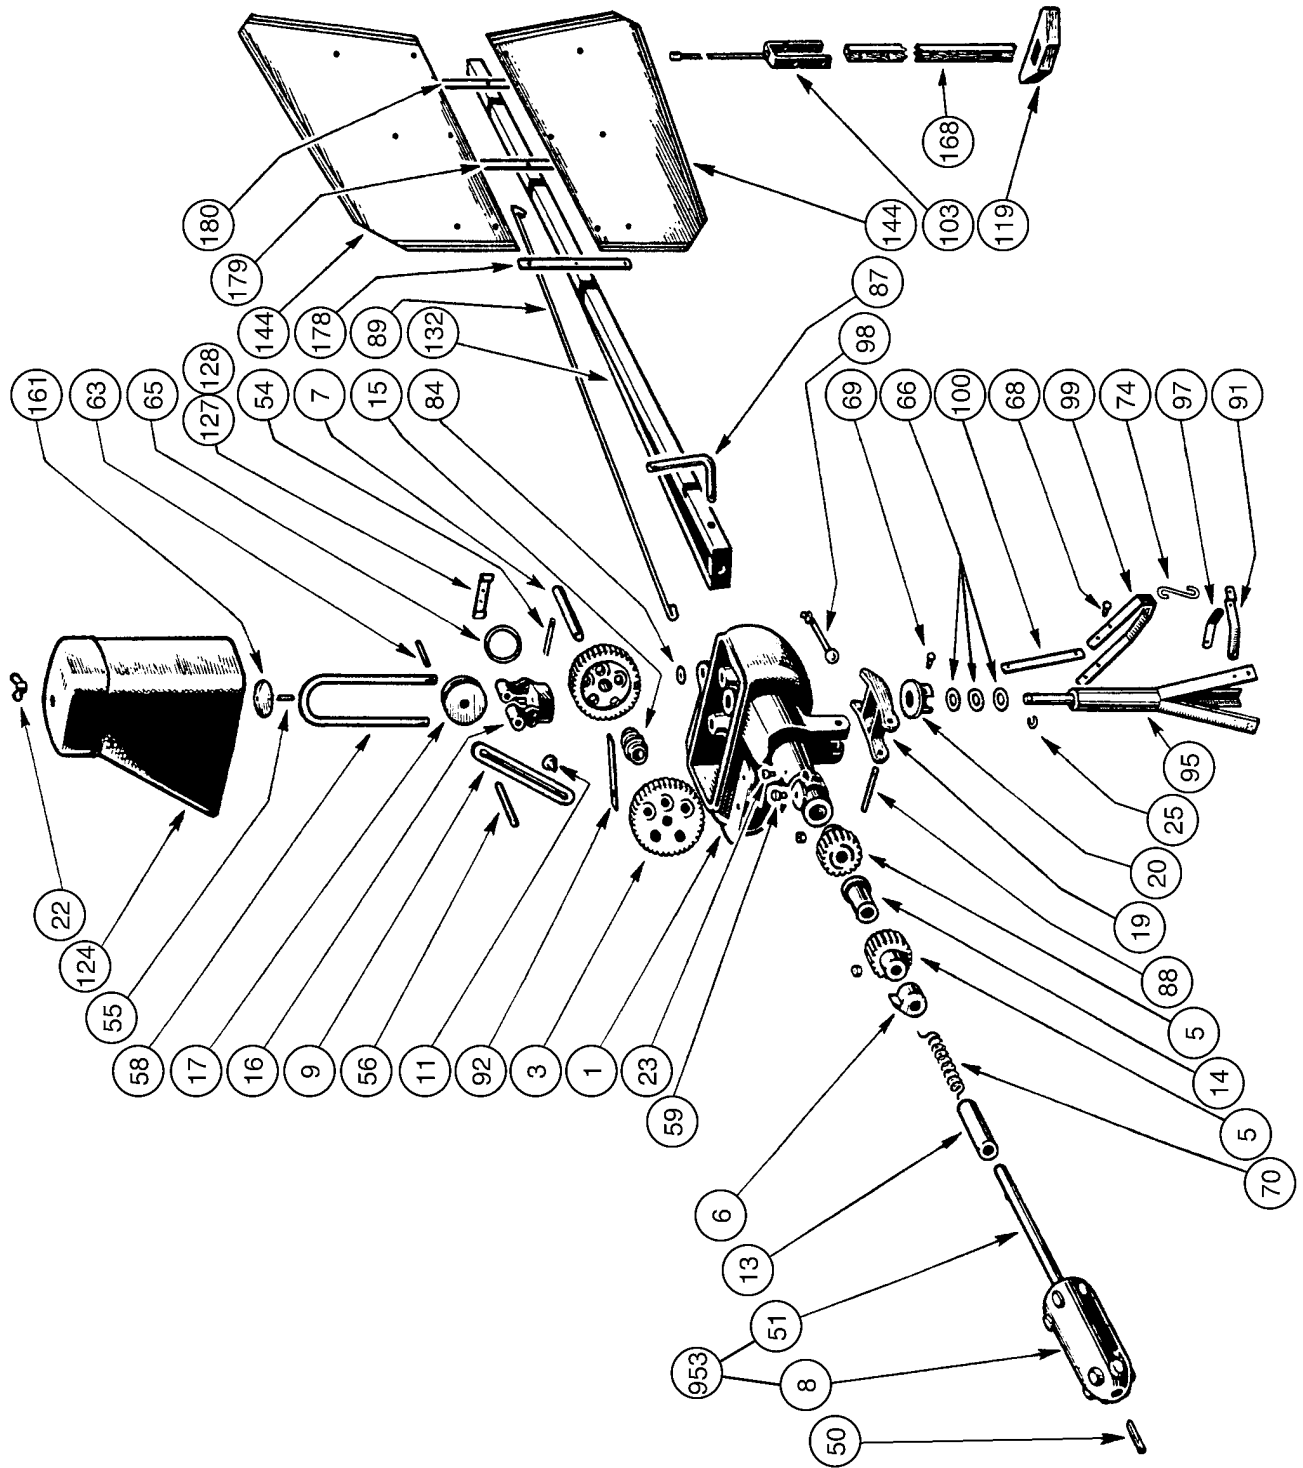

WINDMILLS

IZ GEARED WINDMILLS

WINDMILLS

IZ GEARED WINDMILLS

WINDMILLS

IZA 6ft GEARED WINDMILLS

Illus No.	No. Per Unit	Part No.	Description
1	1	IZA001J	Gearbox
3	2	IZA003*	Gearwheel
5	2	IZA005M*	Pinion Assembly
6	1	IZA006	Oil Scraper
7	1	IZA007J	Gearwheel Shaft Assembly
8	1	IZA008B	Wheel Hub
9	2	ZA009	Connecting Rod
11	2	ZA011J	Connecting Rod Retaining Plug Assembly
13	1	IZA013	Main Bearing
14	1	IZA014	Pinion Bearing
15	1	IZA015B	Gearwheel Bearing
16	1	ZA016K	Crosshead Assembly
17	1	ZA017B	Crosshead Roller
19	1	IZA019B	Vane Toggle Casting
20	1	ZA020B	Reefing Collar
22	1	ZA022	Helmet Wing Nut
23	1	IZA023	Main Bearing Locking Screw
25	1	ZA025	Turntable Pivot Tube Circlip
51	1	IZA051L	Main Shaft
54	1	ZA054J	Pump Rod Pin Assembly
55	1	ZA055	Brass Stud for Helmet
56	1	ZA056J	Crosshead Pin Assembly
58	1	ZA058J	Guide Bars Assembly
59	1	IZA059	Oil Collector Peg
63	2	ZA063	Guide Bars Fixing Pin
65	2	ZA065C	Crosshead Oil Ring
66	3	ZA066	Turntable Washers
68	4	ZA068	Rivet for Reefing Rocker
69	2	ZA069	Rivet for Reefing Collar
70	1	IZA070	Main Shaft Oiling Spring
71	12	IZA071J	Wheel Arm with Nuts and Washers
74	2	ZA074	Hook for Reefing Rocker
75	6	IZA075J	Inner Ring Bracket Assembly
77	6	ZA077	Outer Ring
79	6	ZA079	Inner Ring
80	18	IZA080	Outer Fan Bracket
	1	IZA081	Reefing Rocker Assembly - 3 Post (Not illus.)
84	1	IZA084	Vane Hinge Pin Washer
87	1	IZA087J	Vane Hinge Pin Assembly
88	1	IZA088J	Toggle Pin Assembly
89	1	IZA089	Vane Stay
91	2	ZA091C	Reefing Rocker Bracket - 3 Post
92	1	ZA092	Gearwheel Bearing Clamp
95	1	IZA095	Stub Tower - 3 Post
97	1	ZA097B	Stub Tower Girt - 3 Post
98	1	IZA098K	Toggle Rod
99	1	ZA099C	Reefing Rocker - 3 Post
100	2	ZA100C	Link to Reefing Collar - 3 Post
101	1	ZA101	Reefing Handle Clip
102	1	IZA102	Reefing Handle