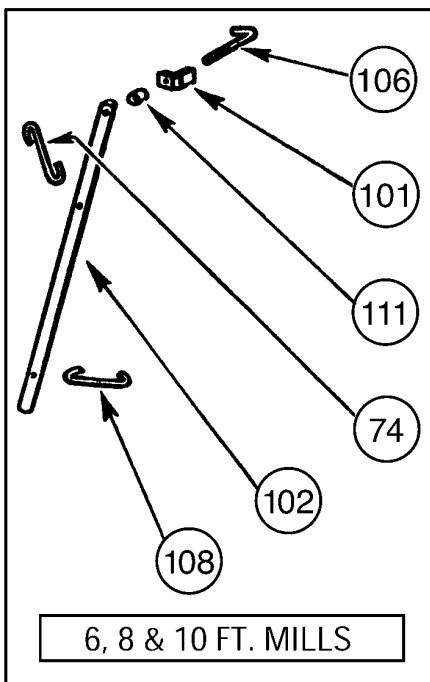

WINDMILLS

IZ GEARED WINDMILLS

WINDMILLS

IZ GEARED WINDMILLS

WINDMILLS

IZA 6ft GEARED WINDMILLS

Illus No.	No. Per Unit	Part No.	Description
1	1	IZA001J	Gearbox
3	2	IZA003*	Gearwheel
5	2	IZA005M*	Pinion Assembly
6	1	IZA006	Oil Scraper
7	1	IZA007J	Gearwheel Shaft Assembly
8	1	IZA008B	Wheel Hub
9	2	ZA009	Connecting Rod
11	2	ZA011J	Connecting Rod Retaining Plug Assembly
13	1	IZA013	Main Bearing
14	1	IZA014	Pinion Bearing
15	1	IZA015B	Gearwheel Bearing
16	1	ZA016K	Crosshead Assembly
17	1	ZA017B	Crosshead Roller
19	1	IZA019B	Vane Toggle Casting
20	1	ZA020B	Reefing Collar
22	1	ZA022	Helmet Wing Nut
23	1	IZA023	Main Bearing Locking Screw
25	1	ZA025	Turntable Pivot Tube Circlip
51	1	IZA051L	Main Shaft
54	1	ZA054J	Pump Rod Pin Assembly
55	1	ZA055	Brass Stud for Helmet
56	1	ZA056J	Crosshead Pin Assembly
58	1	ZA058J	Guide Bars Assembly
59	1	IZA059	Oil Collector Peg
63	2	ZA063	Guide Bars Fixing Pin
65	2	ZA065C	Crosshead Oil Ring
66	3	ZA066	Turntable Washers
68	4	ZA068	Rivet for Reefing Rocker
69	2	ZA069	Rivet for Reefing Collar
70	1	IZA070	Main Shaft Oiling Spring
71	12	IZA071J	Wheel Arm with Nuts and Washers
74	2	ZA074	Hook for Reefing Rocker
75	6	IZA075J	Inner Ring Bracket Assembly
77	6	ZA077	Outer Ring
79	6	ZA079	Inner Ring
80	18	IZA080	Outer Fan Bracket
	1	IZA081	Reefing Rocker Assembly - 3 Post (Not illus.)
84	1	IZA084	Vane Hinge Pin Washer
87	1	IZA087J	Vane Hinge Pin Assembly
88	1	IZA088J	Toggle Pin Assembly
89	1	IZA089	Vane Stay
91	2	ZA091C	Reefing Rocker Bracket - 3 Post
92	1	ZA092	Gearwheel Bearing Clamp
95	1	IZA095	Stub Tower - 3 Post
97	1	ZA097B	Stub Tower Girt - 3 Post
98	1	IZA098K	Toggle Rod
99	1	ZA099C	Reefing Rocker - 3 Post
100	2	ZA100C	Link to Reefing Collar - 3 Post
101	1	ZA101	Reefing Handle Clip
102	1	IZA102	Reefing Handle